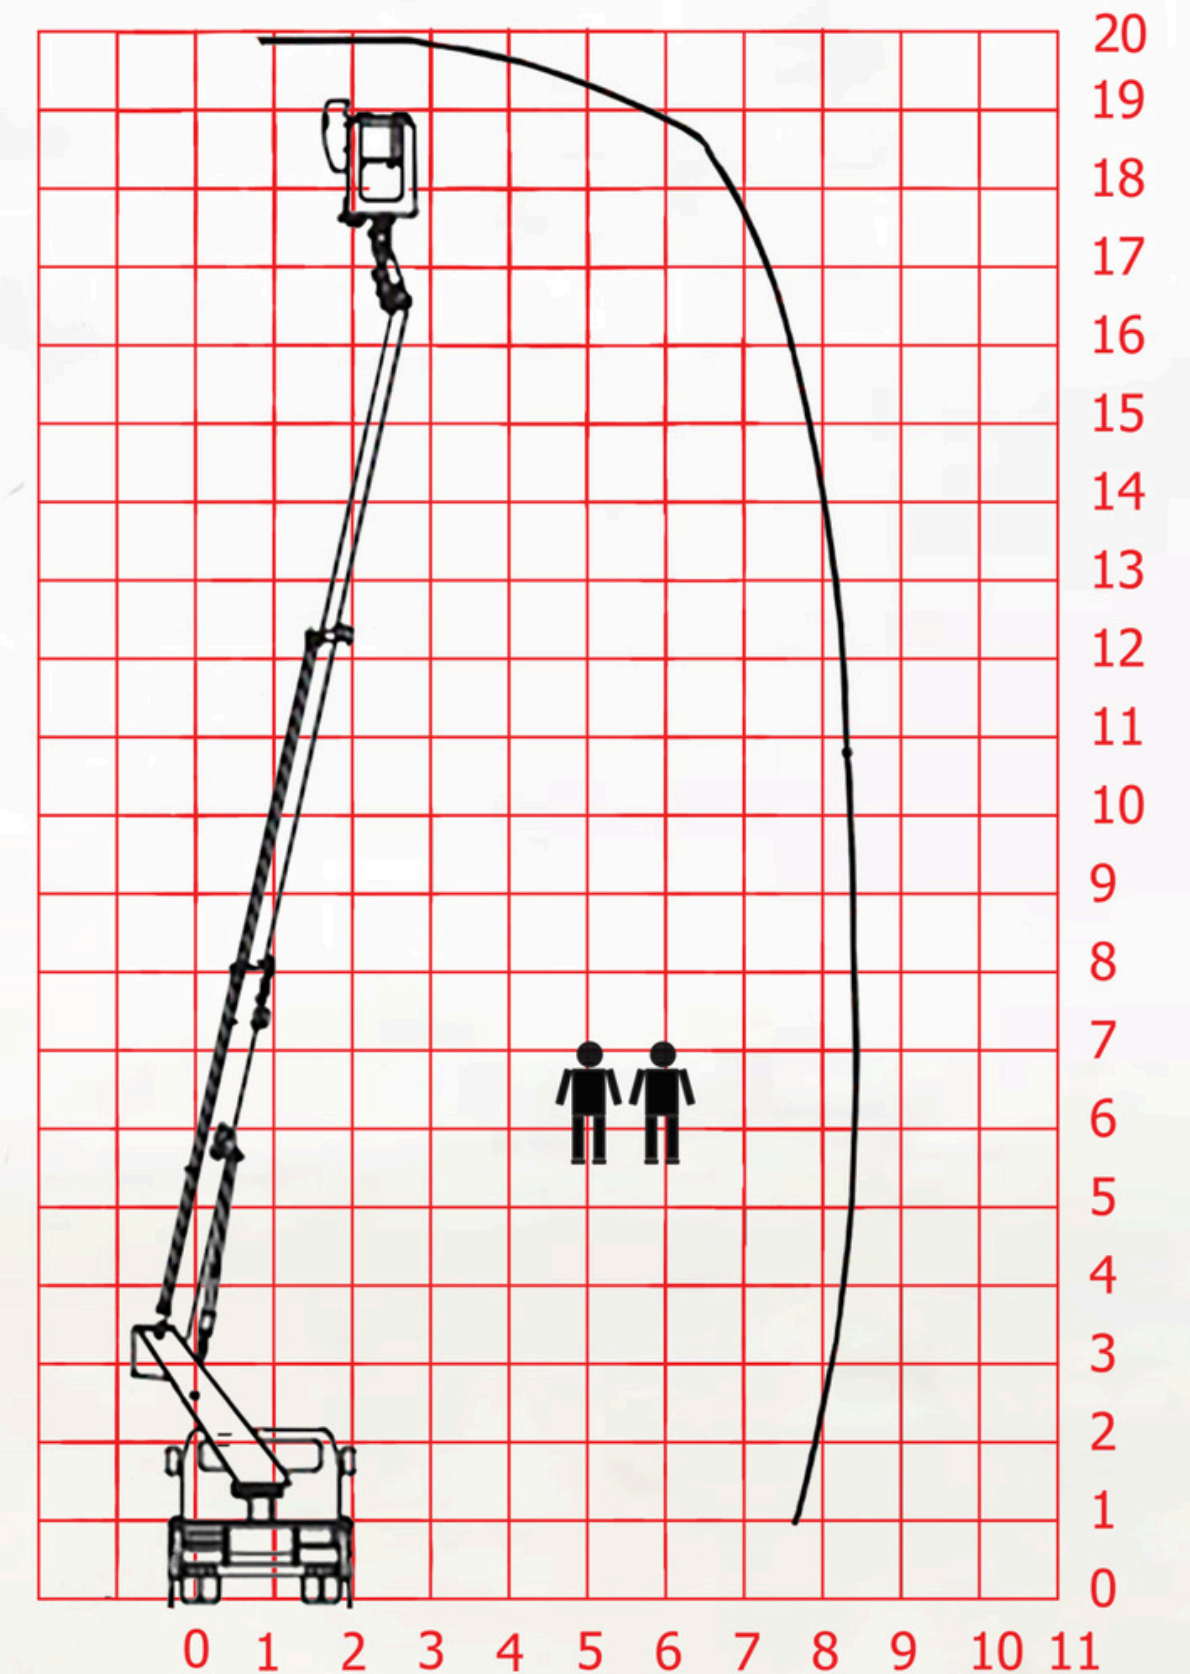

**1400x700x1100
mm**

8 m*

18 m

5 t

- outreach and height max values and repeatability can change within $\pm 3\%$ due to manufacturing variation and working condition

Building No. 22, J. K. Industrial Park
Dhamatvan, Ahmedabad
Gujarat
PIN Code: 382435