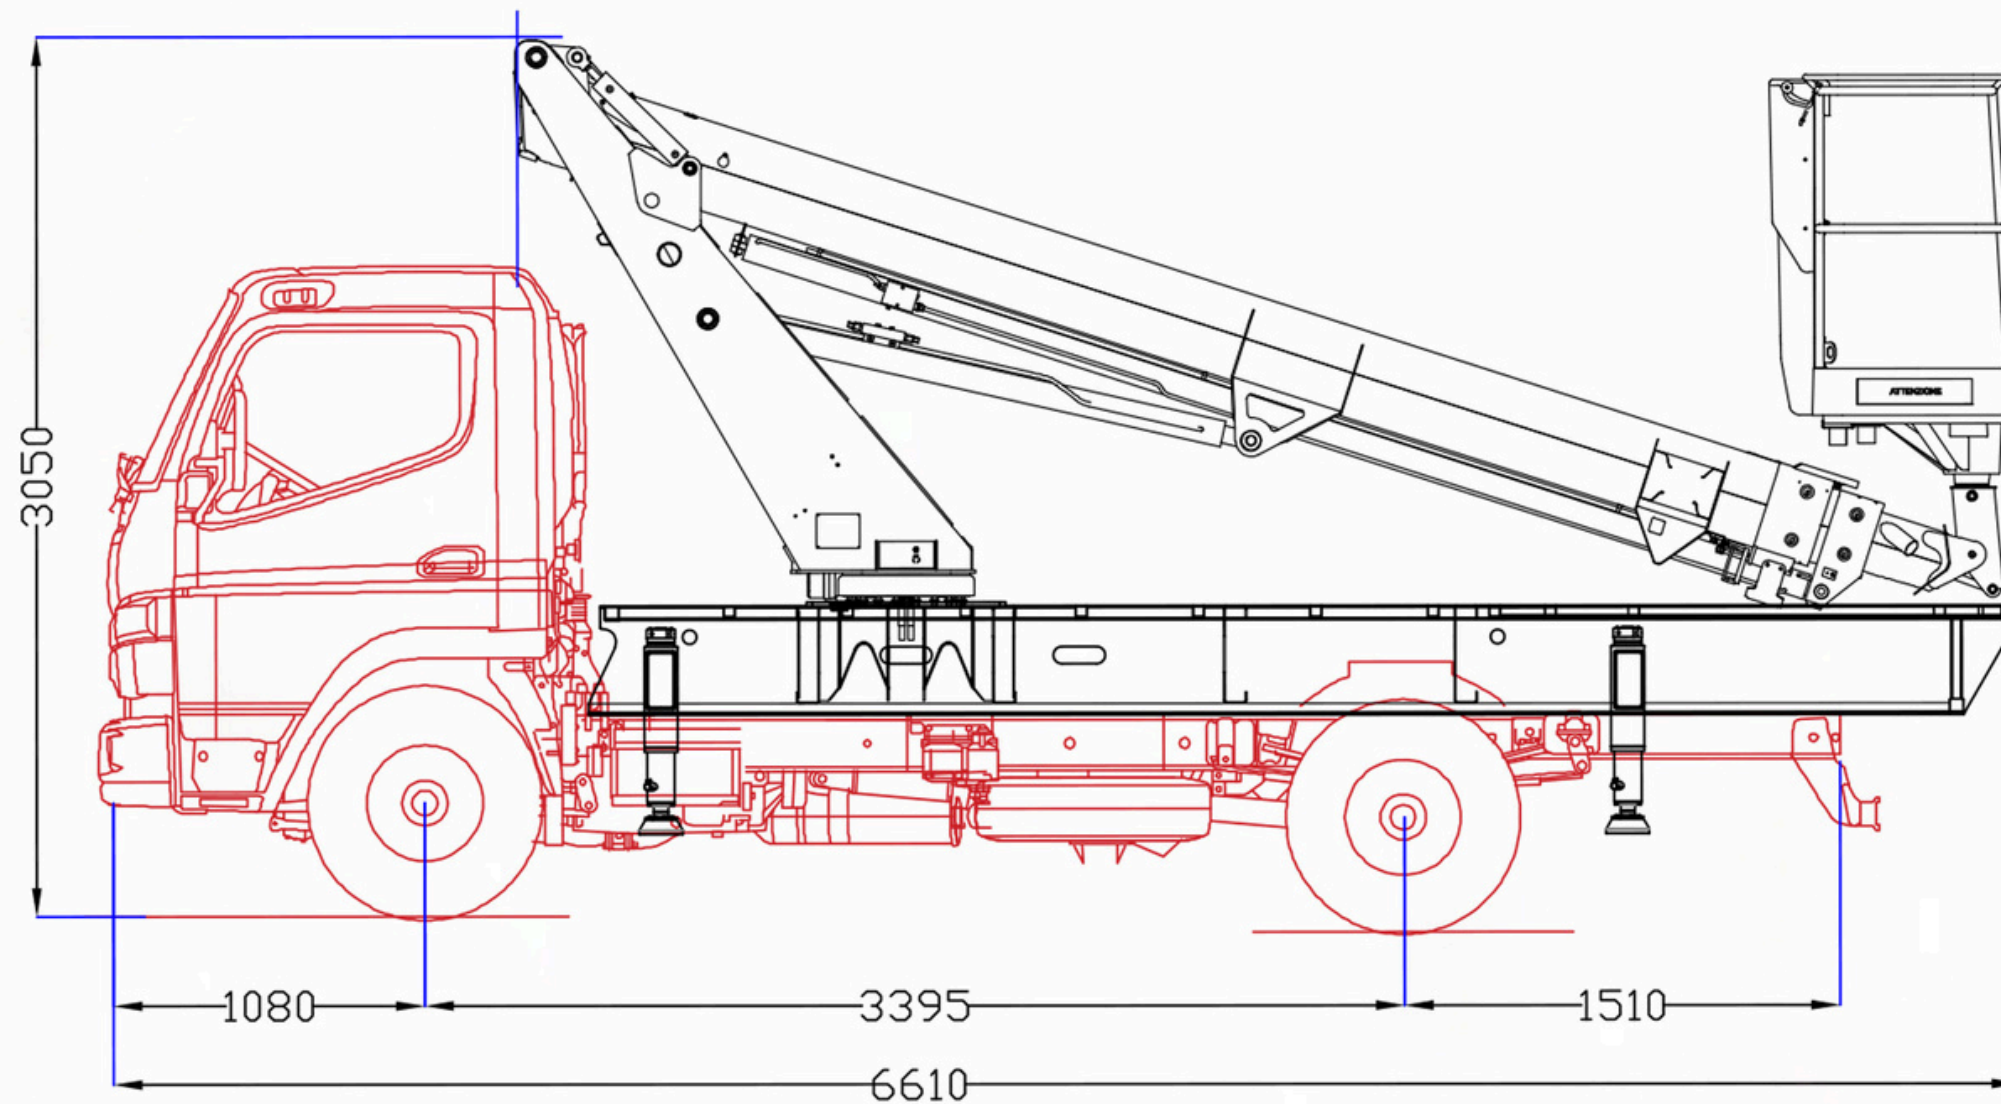

AERIAL PLATFORM

HYE-LIFT

- **Fibreglass basket / Steel basket.**
- **Engine Start/Stop control from basket (Optional)**
- **Kit mountable on chassis from 5 ton GVW.**
- **Telescopic boom (2 elements) (main boom + 2 telescopic extension) – fully hydraulic platform.**
- **360° Non-continuous turret rotation on bearing turntable.**
- **4 hydraulic outriggers.**
- **230V AC electric socket in the basket.**
- **Proportional hydraulic controls in the basket.**
- **Hydraulics components from European origin.**
- **Turret control station equipped with manual lever control.**
- **60° Right + 60° Left rotating basket.**
- **Automatic basket levelling by hydraulic parallelogram.**

Building No. 22, J. K. Industrial Park
Dhamatvan, Ahmedabad
Gujarat
PIN Code: 382435

ONTRUCK INDIA
EQUIPMENT PRIVATE LTD

HYE BOOM LIFT 200

HYE-LIFT

AERIAL PLATFORM

SPECIFICATION

20 m*

230 kg

**1400x700x1100
mm**

8 m*

18 m

5 t

- outreach and height max values and repeatability can change within $\pm 3\%$ due to manufacturing variation and working condition

Building No. 22, J. K. Industrial Park
Dhamatvan, Ahmedabad
Gujarat
PIN Code: 382435