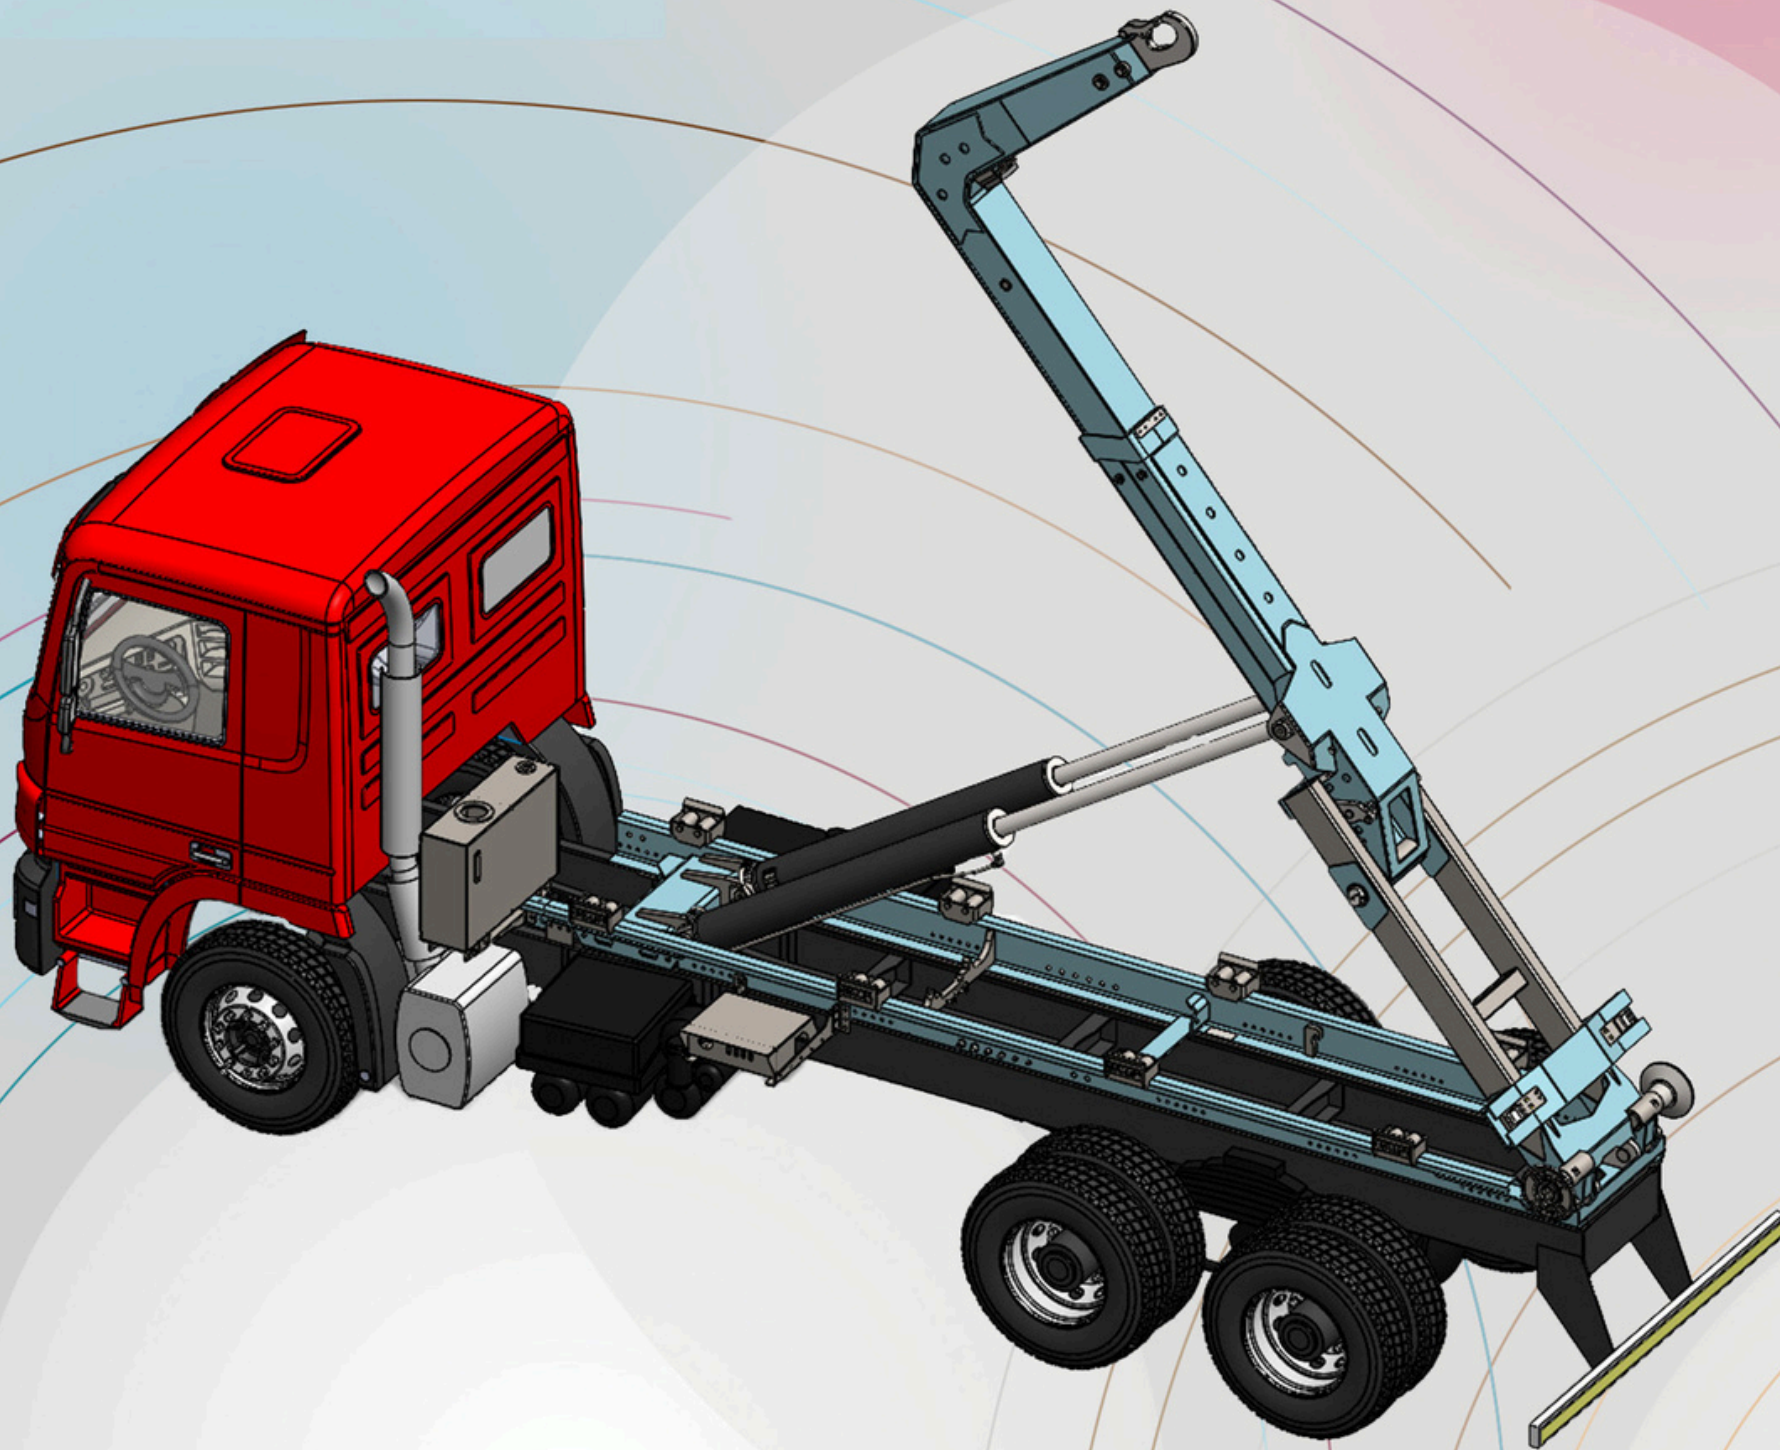

Building No. 22, J. K. Industrial Park
Dhamatvan, Ahmedabad
Gujarat
PIN Code: 382435

HYE-LIFT

EQUINOX

HYE-LIFT HOOK LOADER

HYE-LIFT

EQUINOX

**Tough and Robust Hook loader from
HYE-LIFT family for wide ranging
applications and operations.**

Building No. 22, J. K. Industrial Park
Dhamatvan, Ahmedabad
Gujarat
PIN Code: 382435

HYE-LIFT

EQUINOX

Heavy duty steel construction with quality welding
Steel reinforcements for long lifetime,
Light and strong hydraulics
Efficient control system for better operations
Comfort and convenience for better operational efficiency

Dimensions

G measure	4300 mm	5300 mm
Body length	4 m to 5.3 m	5 m to 6.3 m
Sub frame length	4800 mm	6000mm
Min. free tunnel height	125 mm	125 mm
Installation height	250 mm	250 mm
Body width	1070 mm	1070 mm
Hook height	1570 mm	1570 mm