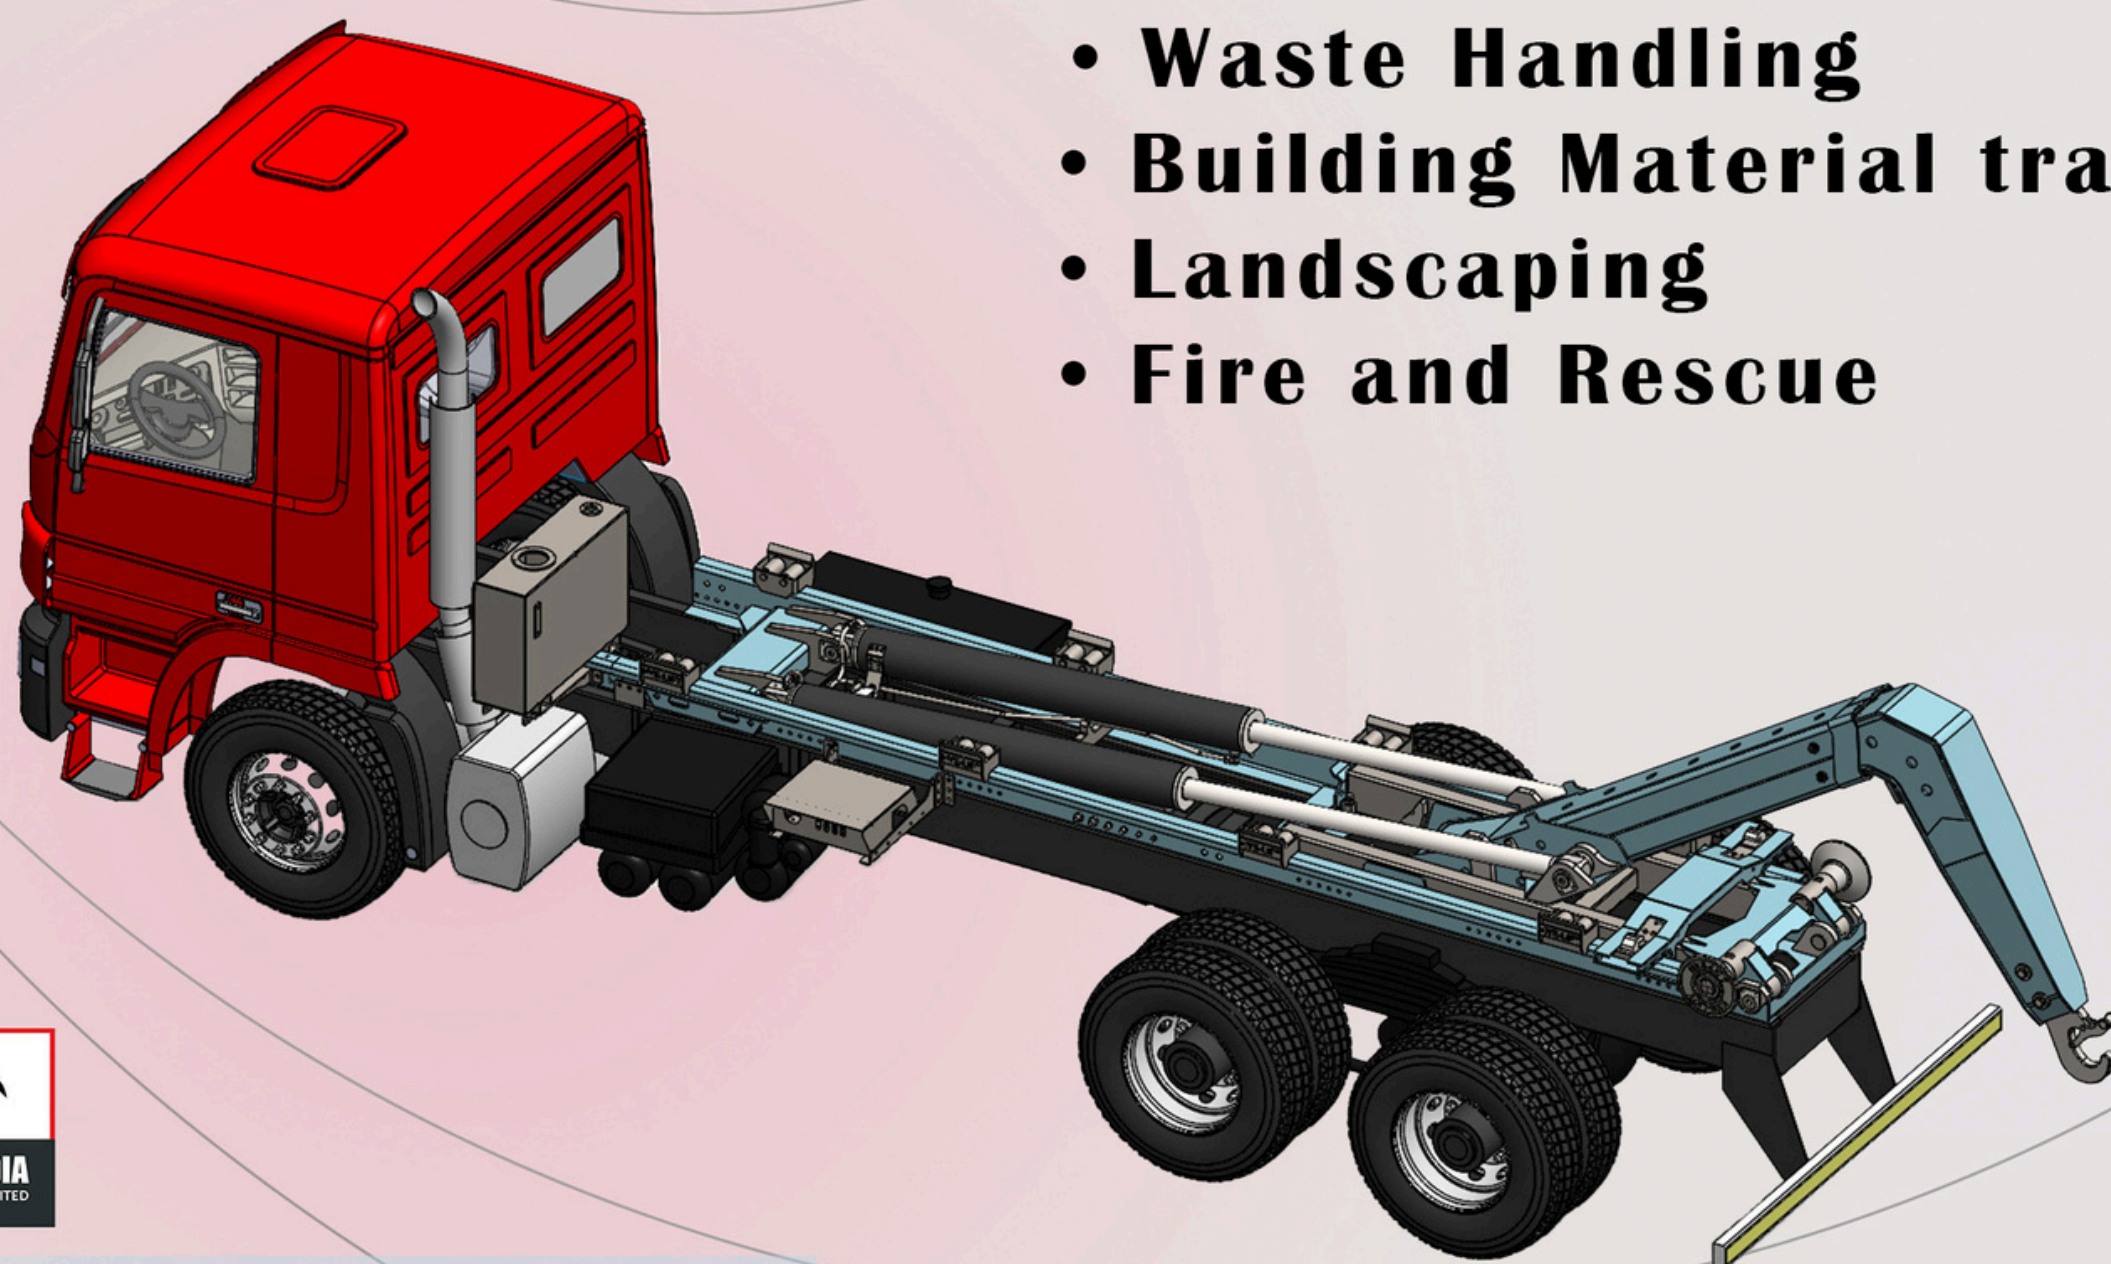

Building No. 22, J. K. Industrial Park
Dhamatvan, Ahmedabad
Gujarat
PIN Code: 382435

HYE-LIFT

EQUINOX

HYE-LIFT HOOK LOADER

HYE-LIFT

EQUINOX

**Tough and Robust Hook loader from
HYE-LIFT family for wide ranging
applications and operations.**

Building No. 22, J. K. Industrial Park
Dhamatvan, Ahmedabad
Gujarat
PIN Code: 382435

HYE-LIFT

EQUINOX

Heavy duty steel construction with quality welding
Steel reinforcements for long lifetime,
Light and strong hydraulics
Efficient control system for better operations
Comfort and convenience for better operational efficiency

Dimensions

G measure	4300 mm	5300 mm
Body length	4 m to 5.3 m	5 m to 6.3 m
Sub frame length	4800 mm	6000mm
Min. free tunnel height	125 mm	125 mm
Installation height	250 mm	250 mm
Body width	1070 mm	1070 mm
Hook height	1570 mm	1570 mm