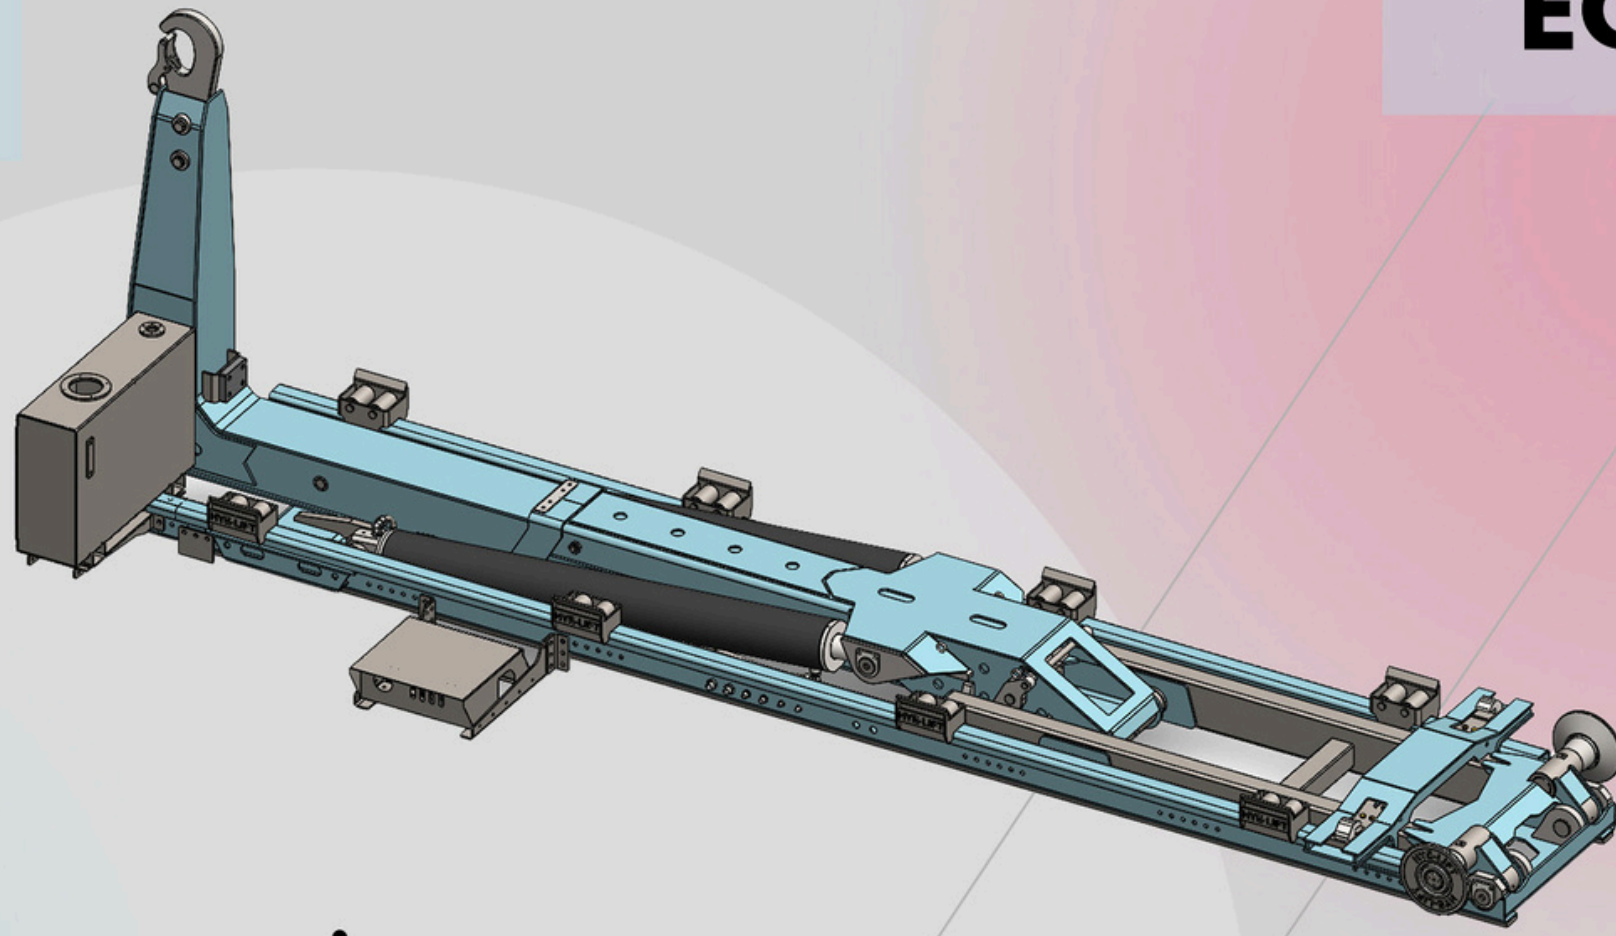

Building No. 22, J. K. Industrial Park
Dhamatvan, Ahmedabad
Gujarat
PIN Code: 382435

HYE-LIFT

EQUINOX

Heavy duty steel construction with quality welding
Steel reinforcements for long lifetime,
Light and strong hydraulics
Efficient control system for better operations
Comfort and convenience for better operational efficiency

- **Waste Handling**
- **Building Material transport**
- **Landscaping**
- **Fire and Rescue**

Building No. 22, J. K. Industrial Park
Dhamatvan, Ahmedabad
Gujarat
PIN Code: 382435

Basic Parameters

MODEL	VEHICLE	CAPACITY	G MEASURE	WEIGHT	ANGLE OF OPERATIONS	OPERATING PRESSURE
HYE LIFT 15	4x2	15 tons	4300 mm	2100 kg	45degrees	270 bar
HYE LIFT 20	6x4	20 tons	5300 mm	2400 kg	45degrees	270 bar
HYE LIFT 25	6x4	25 tons	5300 mm	2600 kg	46degrees	270 bar

Dimensions

G measure	4300 mm	5300 mm
Body length	4 m to 5.3 m	5 m to 6.3 m
Sub frame length	4800 mm	6000mm
Min. free tunnel height	125 mm	125 mm
Installation height	250 mm	250 mm
Body width	1070 mm	1070 mm
Hook height	1570 mm	1570 mm