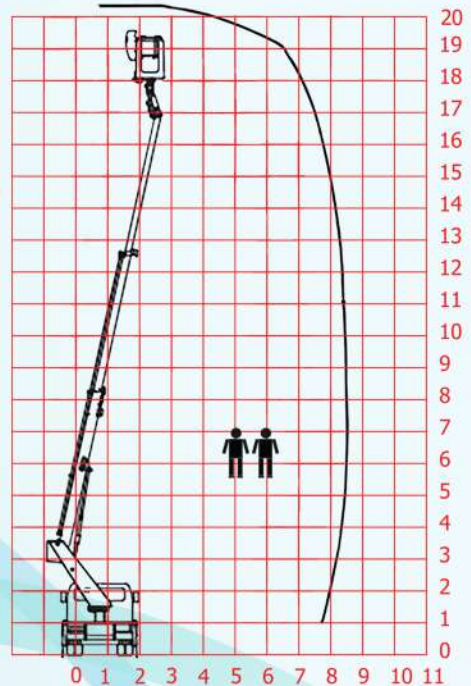

- outreach and height max values and repeatability can change within $\pm 3\%$ due to manufacturing variation and working condition