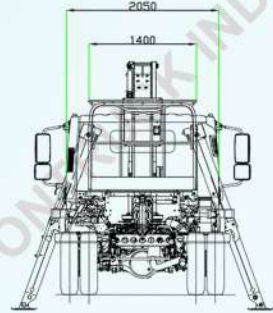

HYE BOOM LIFT 200

AERIAL PLATFORM

SPECIFICATION