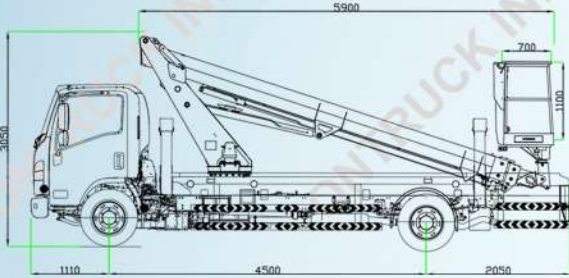

HYE BOOM LIFT 200

AERIAL PLATFORM

SPECIFICATION