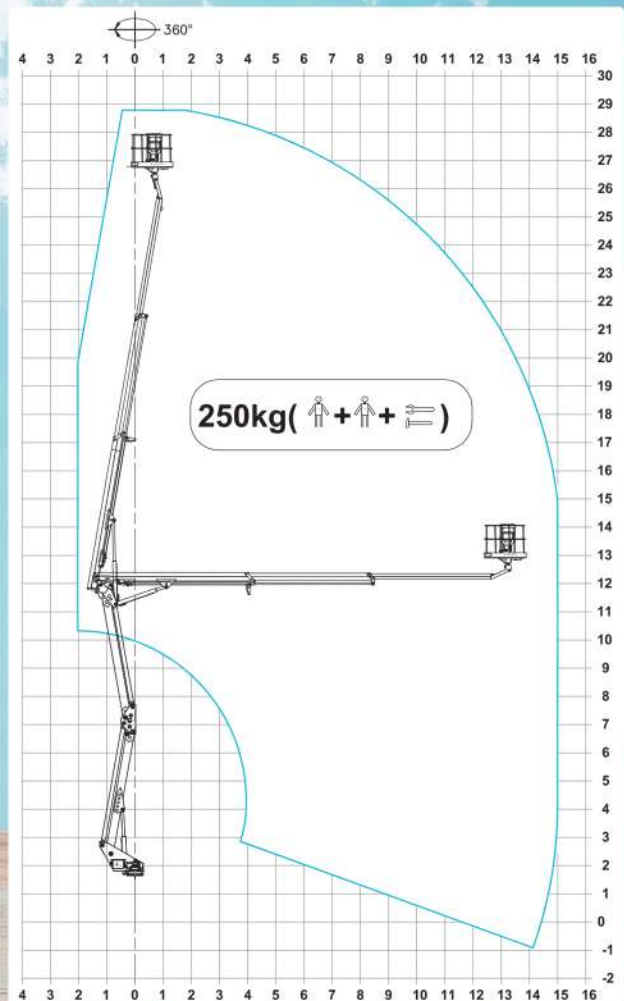

# HYE BOOM LIFT 290 A

**AERIAL PLATFORM**

- **Articulated boom (two elements)**
- + telescopic boom (main boom + two extensions)**
- **360° turret rotation on bearing turntable**
- **Proportional electro-hydraulic controls in the basket**
- **Electrohydraulic controls from the ground**
- **Engine start/stop control**
- from the basket and from the ground**
- **60° right + 60° left hydraulic rotating basket**
- **Basket levelling by hydraulic parallelogram**
- **12V or 24V electric system available**
- **Nr. 04 hydraulic outriggers**
- **Basket dimension: 1400x700x1100 mm**

# HYE BOOM LIFT 290 A

AERIAL PLATFORM

## SPECIFICATION

-  **29 m\***
-  **250 kg**
-  **1400x700x1100 mm**
-  **12 m\***
-  **27 m**
- GVW min 12 t**

outreach and height max values and repeatability can change within  $\pm 3\%$  due to manufacturing variation and working condition