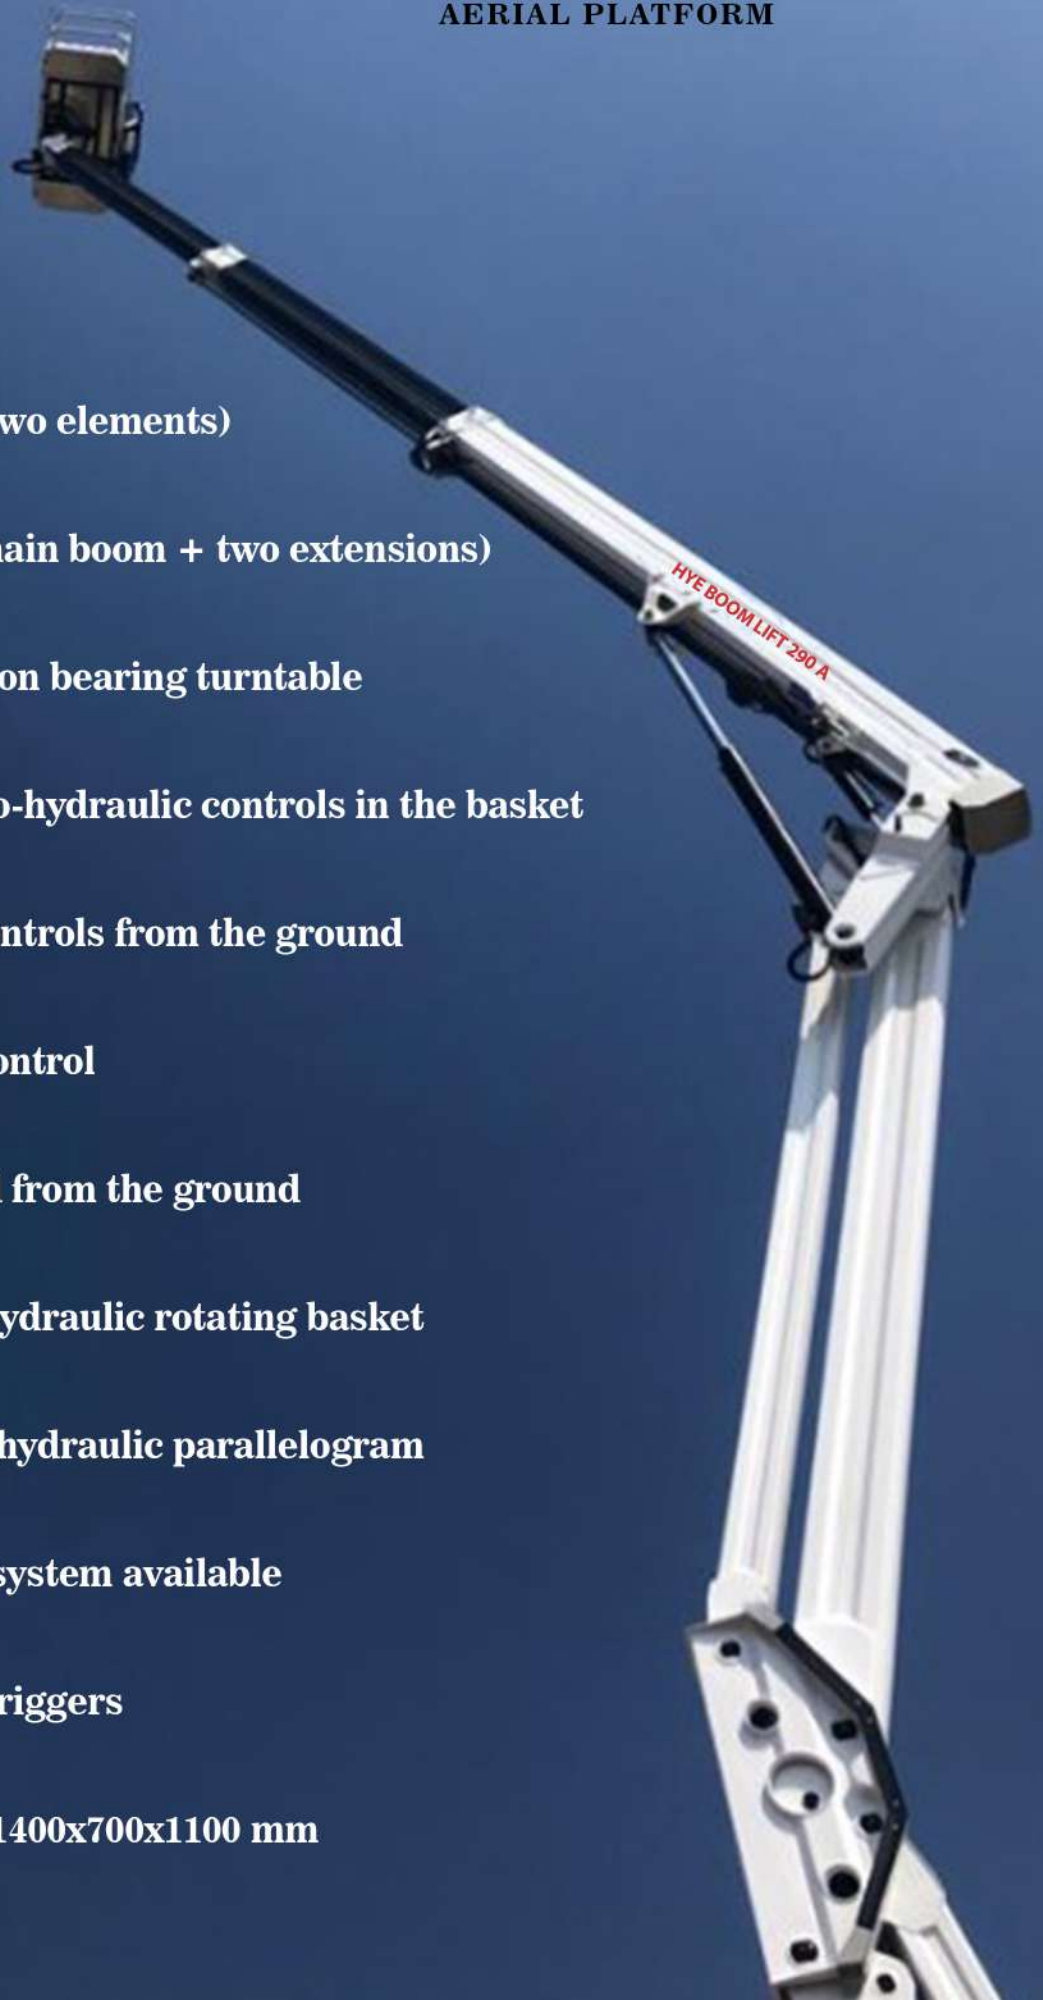

# HYE BOOM LIFT 290 A

**AERIAL PLATFORM**

Building No. 22, J. K. Industrial Park  
Dhamatvan, Ahmedabad,  
Gujarat, India  
PIN Code: 382435

# HYE BOOM LIFT 290 A

**AERIAL PLATFORM**

- **Articulated boom (two elements)**
- + telescopic boom (main boom + two extensions)**
- **360° turret rotation on bearing turntable**
- **Proportional electro-hydraulic controls in the basket**
- **Electrohydraulic controls from the ground**
- **Engine start/stop control**
- from the basket and from the ground**
- **60° right + 60° left hydraulic rotating basket**
- **Basket levelling by hydraulic parallelogram**
- **12V or 24V electric system available**
- **Nr. 04 hydraulic outriggers**
- **Basket dimension: 1400x700x1100 mm**

# HYE BOOM LIFT 290 A

AERIAL PLATFORM

## SPECIFICATION

-  **29 m\***
-  **250 kg**
-  **1400x700x1100 mm**
-  **12 m\***
-  **27 m**
- GVW min 12 t**

outreach and height max values and repeatability can change within  $\pm 3\%$  due to manufacturing variation and working condition