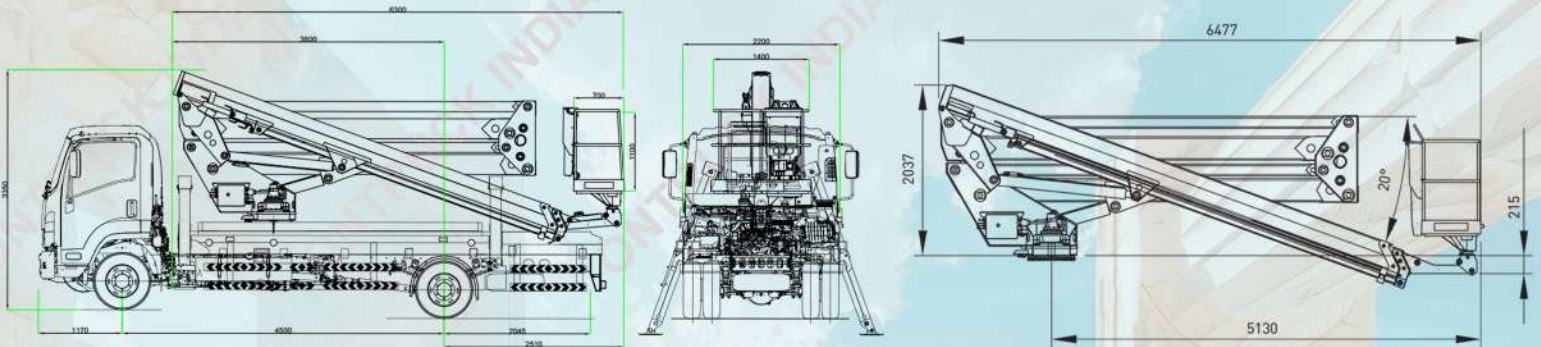

# HYE BOOM LIFT 290 A

**AERIAL PLATFORM**

- **Articulated boom (two elements)**
- + telescopic boom (main boom + two extensions)**
- **360° turret rotation on bearing turntable**
- **Proportional electro-hydraulic controls in the basket**
- **Electrohydraulic controls from the ground**
- **Engine start/stop control**
- from the basket and from the ground**
- **60° right + 60° left hydraulic rotating basket**
- **Basket levelling by hydraulic parallelogram**
- **12V or 24V electric system available**
- **Nr. 04 hydraulic outriggers**
- **Basket dimension: 1400x700x1100 mm**

## SPECIFICATION

-  **29 m\***
-  **250 kg**
-  **1400x700x1100 mm**
-  **12 m\***
-  **27 m**
- GVW min 12 t**

outreach and height max values and repeatability can change within  $\pm 3\%$  due to manufacturing variation and working condition